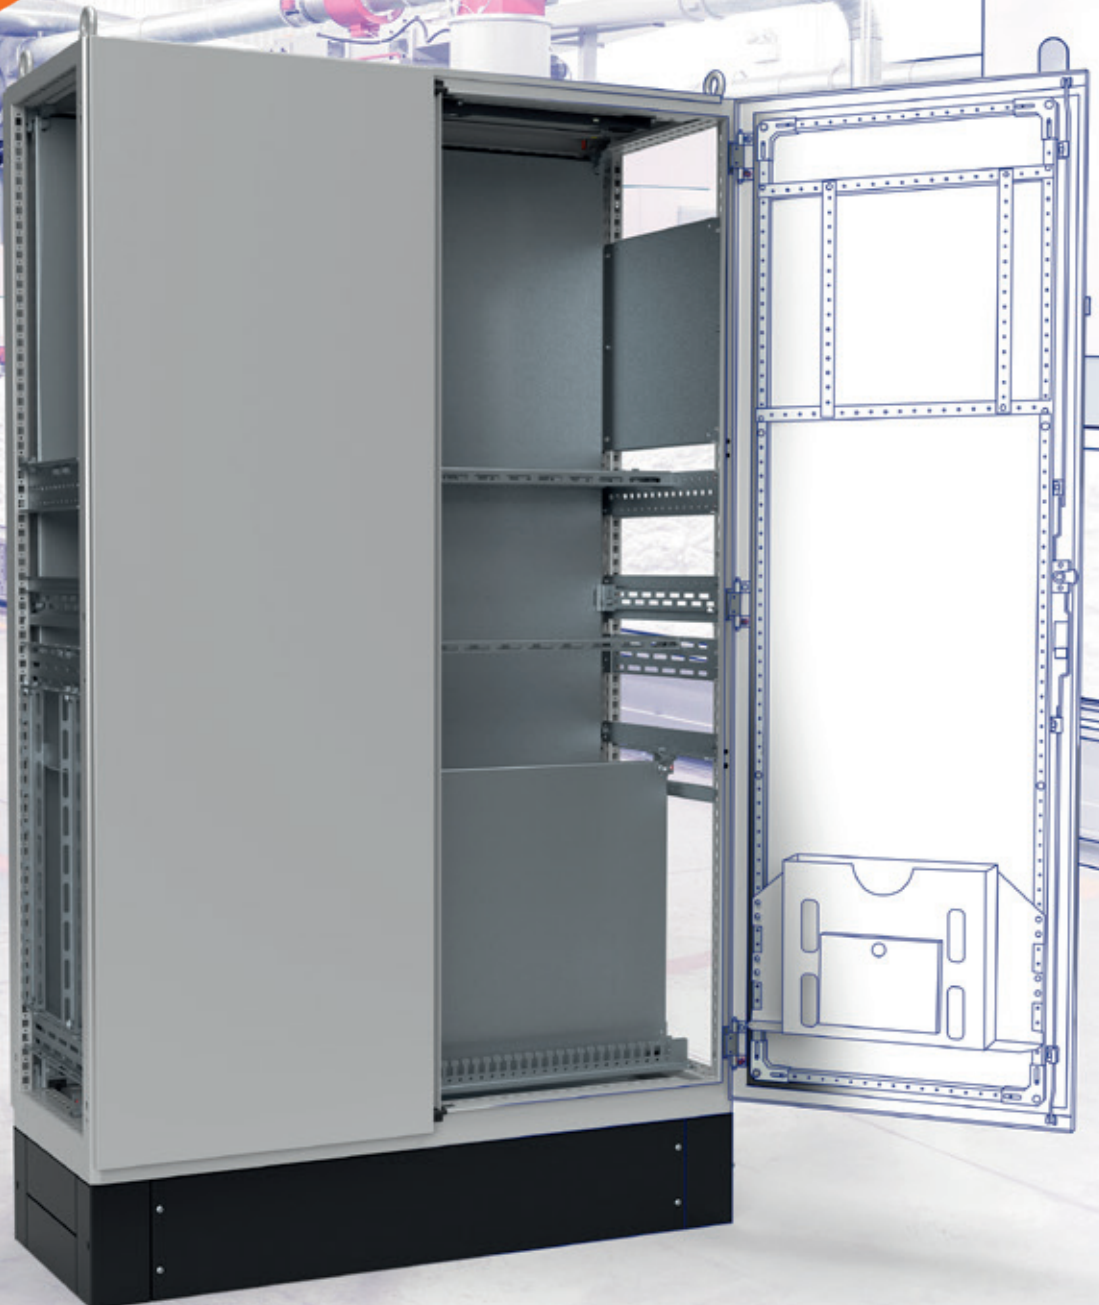

Ideen leben

häwa 

häwa.com

Your product list

2070-9018-64-35

Levelling foot short

Produktbeschreibung

To accommodate uneven surfaces or to create ground clearance.

Dimensions, see under Downloads.

Technische Daten

- PRODUCT NUMBER: 2070-9018-64-35
- Material: Plastic
- Surface: black
- Adjustment range: from: 47 mm to: 56 mm
- Height: 76 mm
- Capacity: 1400 kg
- Thread: M10