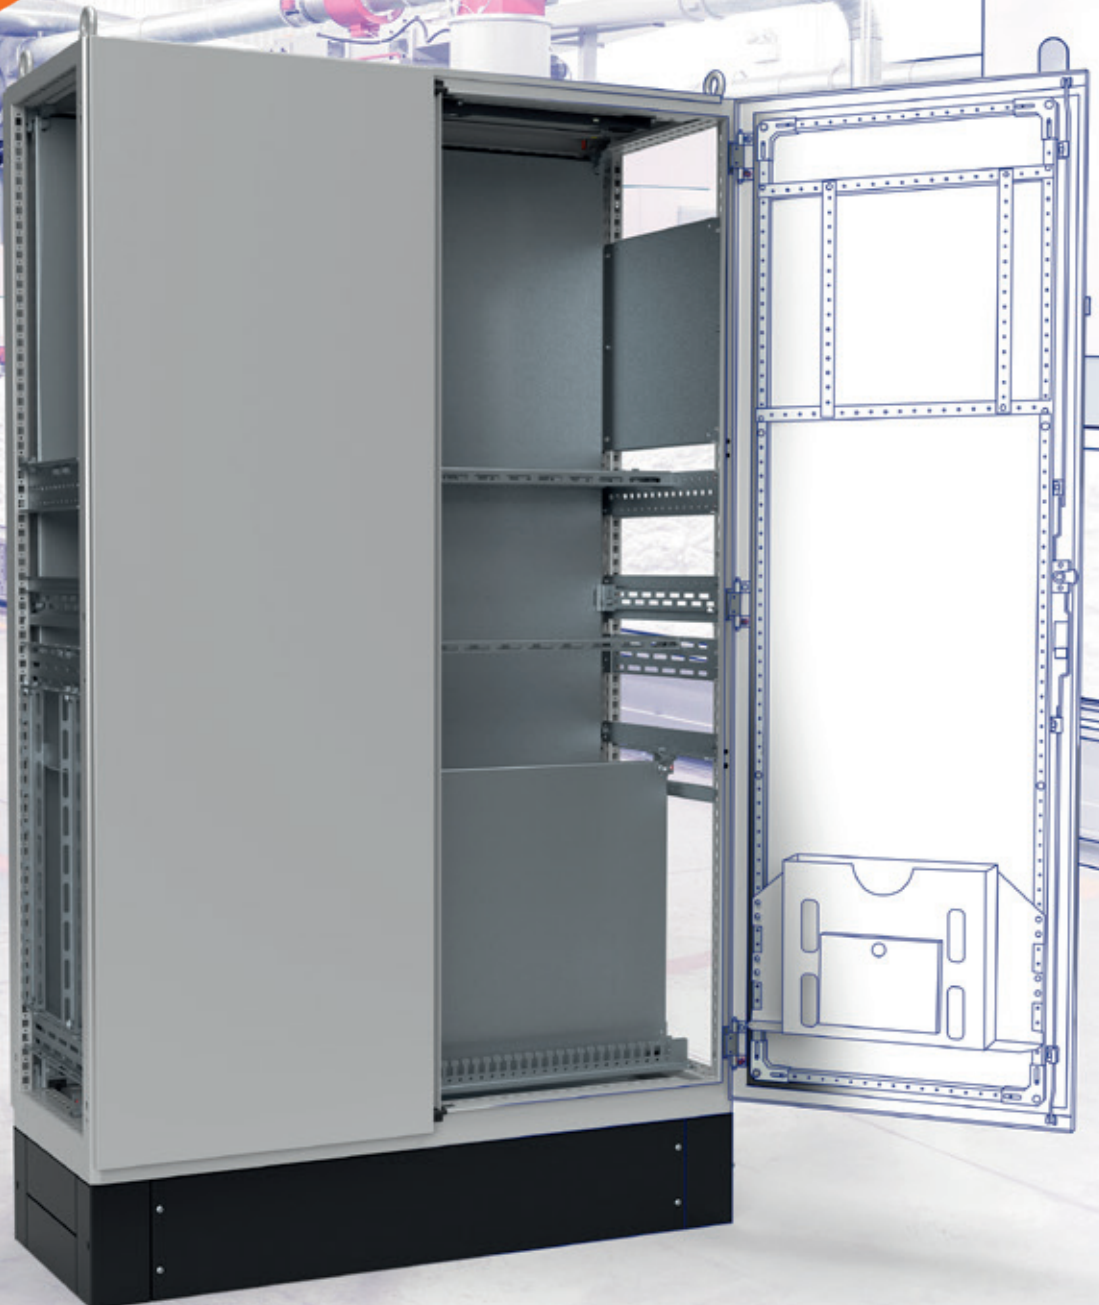

Ideen leben

häwa 

häwa.com

Your product list

0396-0003-40-05

Hook-in center attachment rails

- Supporting and additionally securing heavy mounting plates, sub-mounting plates, swing frames, etc.

Product description

Center attachment rails with oblong holes for flexible attachment of components and accessories.

Can be hooked in the frame of H370/H390 (see note) and H375/395 cabinets, with front locking hole.

Technical data

- Article number: 0396-0003-40-05
- Dimensions: suitable for depth: 400 mm
- Variant: left + right version
- Surface: Galvanized
- Material: Sheet steel
- Dimension perforation (a): 295 mm
- Size: Length: 342 mm
- Weight: 0.3 kg
- Sheet thickness: 2 mm

Notice

- To attach a partial mounting plate, use mounting kit 3080-7111-92-06.
- Caution: When mounting in H370/H390 cabinets, use the vertical mounting rails type 0391-90xx-00-03.

Scope of delivery

- 1 set (1x left + 1x right) center attachment rail including 4 fixing screws Gefu M5x124 and assembly instructions order no. 0396-0003-00-77.