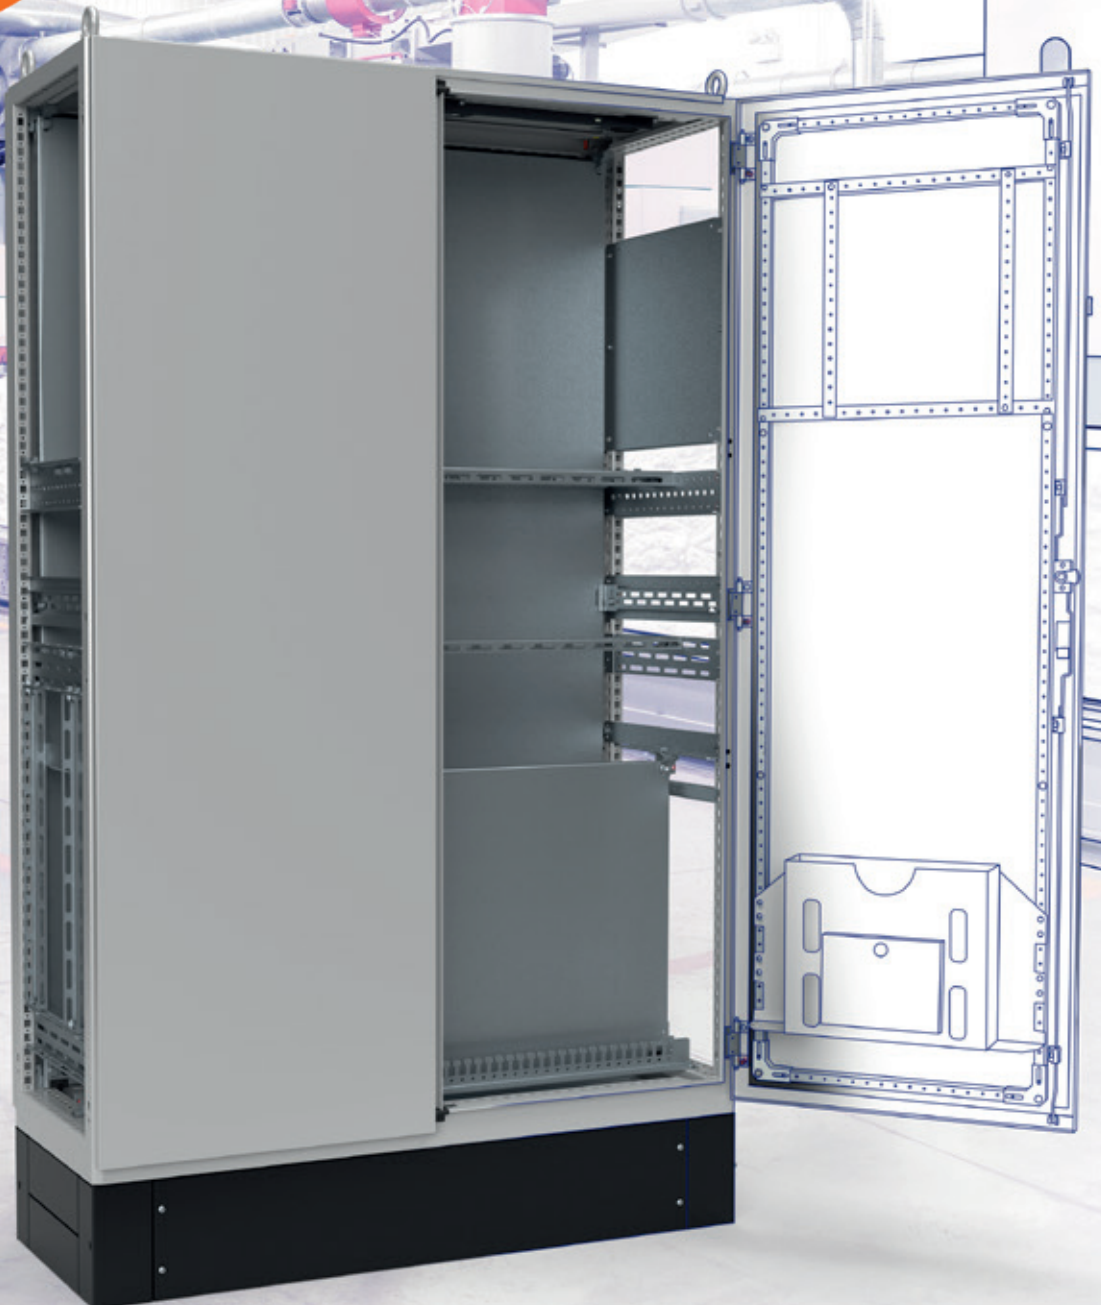

Ideen leben

häwa 

häwa.com

Your product list

0362-0302-02-40

Support rail

Product description

Support rail as cross rail for attachment to the attachment rail 0362-7100-xx-xx

Suitable for wall-mount enclosures of the 33 series

Technical data

- Article number: 0362-0302-02-40
- Mounting hole: 6,5x8 mm
- Dimensions: 32x15/9x1,5 mm
- Material: Sheet steel
- Length: 240 mm
- suitable for width: 300 mm
- Surface: galvanized and blue chromated
- Material thickness: 1.5 mm