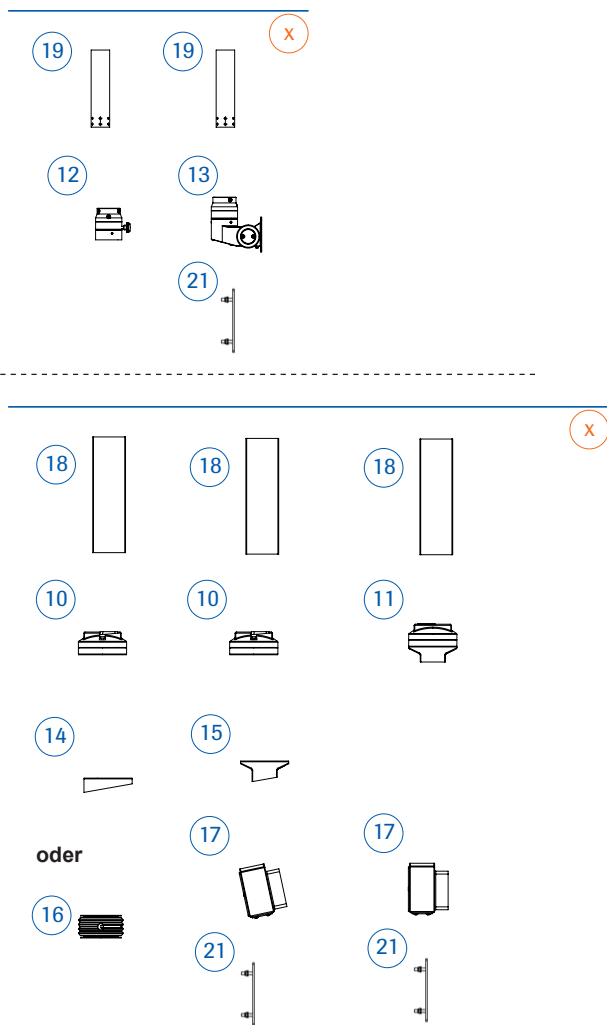

x Attention: When determining the load carrying capacity, all items under the line must be included

Legend:

Description	Order No.
Foot Joint/ Wall Flange	7595-7401-06-01 ①
Wall Joint	7595-7401-02-01 ②
Set-up Joint	7595-7401-01-01 ③
Rotating Elbow	7595-7401-25-01 ④
Joint	7595-7401-05-01 ⑩
Narrow Flange Joint (SF)	7595-7401-07-01 ⑪
Joint 48	7595-7401-17-01 ⑫
Swivel-Tilt Joint	7595-7301-01-01 ⑬
Inclination Adapter 10°	7595-7401-10-01 ⑭
Narrow Flange Inclination Adapter 10° (SF)	7595-7401-11-01 ⑮
Adjustable Inclination Adapter	7595-7401-19-01 ⑯
Enclosure Adapter VESA	7595-7401-12-01 ⑰
HLT-Profile Tubes	7595-7401-30-xxxx ⑱
HLT Round Pipes 48	7595-7401-40-xxxx ⑲
VESA 100 Adapter Plate	7595-7401-90-02 ⑳
Lift S	7595-760x-xx-01 ㉑
Lift L	7595-768x-xx-01 ㉒
Lift 48	7595-748x-xx-xx ㉓