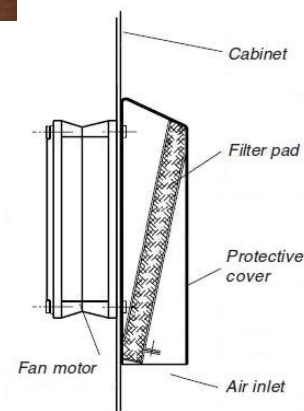

Stainless Steel available

- Powder-coated RAL7035 or stainless steel

3 voltages

- 115V, 50/60Hz
- 230V, 50/60Hz
- 24VDC

Rating

- Special foam seal
- NEMA 3R / IP 55 with pad EU4

Maximum air-flow

- Patented design with tilted filter pad to maximize air flow while restricting water entering the enclosure

häwa 3142 NEMA 3R filter fans and exhausts

Mild steel, powder-coated RAL 7035 or stainless steel 304

Mild steel – RAL 7035		Voltage	Power	Unimpeded Flow	Flow with filter pad EU4	Part Number
6 x 6	Filter Fans	115V _{AC}	15 W	105 cfm	27 cfm	3142-0148-01-17
		230V _{AC}	19 W	94 cfm	24 cfm	3142-0148-02-27
		24 V _{DC}	7.4 W	105 cfm	27 cfm	3142-0148-00-24
	Exhaust					3142-0148-00-07
	Repl. Pads (box of 10)					3140-9500-10-02
12 x 11	Filter Fans	115V _{AC}	15 W	105 cfm	50 cfm	3142-0276-01-17
		230V _{AC}	19 W	94 cfm	44 cfm	3142-0276-02-27
		24 V _{DC}	7.4 W	105 cfm	50 cfm	3142-0276-00-24
	Exhaust					3142-0276-00-07
	Repl. Pads (box of 10)					3140-9500-10-03
12 x 11	Filter Fans	115V _{AC}	28 W	229 cfm	96 cfm	3142-1276-01-17
		230V _{AC}	29 W	194 cfm	84 cfm	3142-1276-02-27
		24 V _{DC}	12 W	229 cfm	96 cfm	3142-1276-00-24
	Exhaust					3142-0276-00-07
	Repl. Pads (box of 10)					3140-9500-10-03