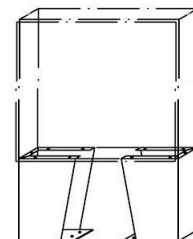

Floor stands

- 12" high floor stands for depth: 300mm/12": **0356-3028-20-10**